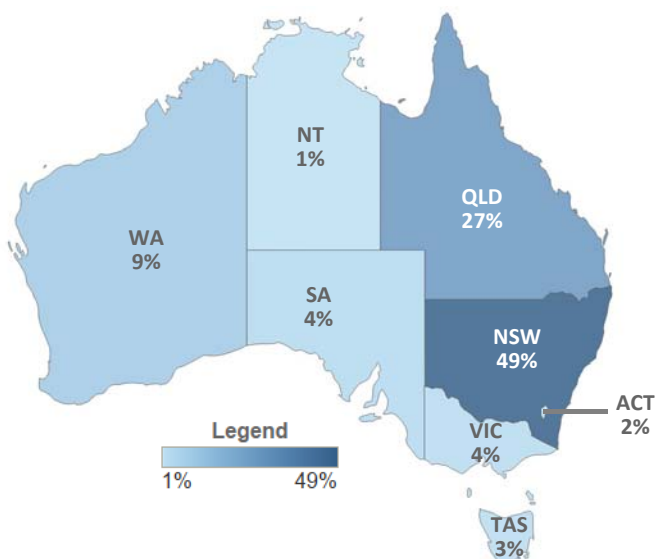

Aboriginal and Torres Strait Islander Teacher Workforce

3,100 Aboriginal and Torres Strait Islander teaching workforce members

2,403 teachers employed in 2012 and 2015

697 teachers joined between 2012 and 2015

Median age: 40 years

Gender

Male: 25%

Female: 75%

School Type

Employment Type

Part-Time: 17%

Full-Time: 83%

State/Territory Distribution

Geographic Distribution