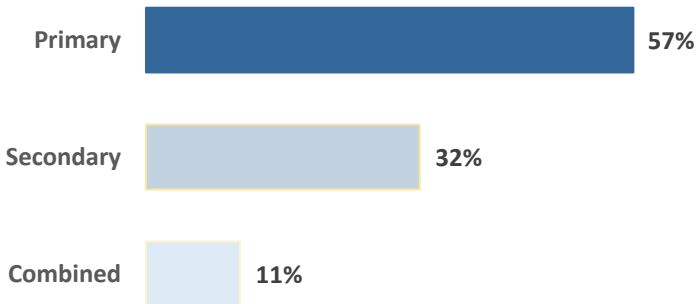

Aboriginal and Torres Strait Islander Teacher Workforce

3,100 Aboriginal and Torres Strait Islander teaching workforce members

2,403 teachers employed in 2012 and 2015

697 teachers joined between 2012 and 2015

Median age: 40 years

Gender

Male: 25%

Female: 75%

School Type

Employment Type

Part-Time: 17%

Full-Time: 83%