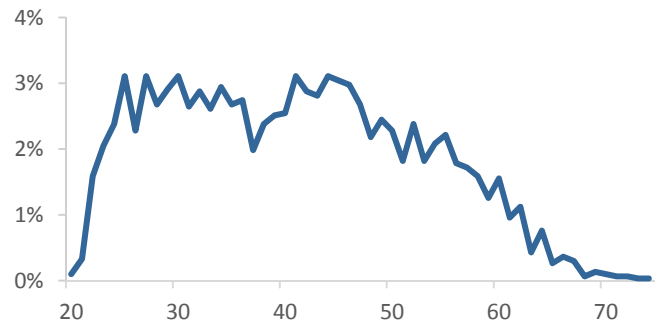

Aboriginal and Torres Strait Islander Teacher Workforce

3,100 Aboriginal and Torres Strait Islander teaching workforce members

2,403 teachers employed in 2012 and 2015

697 teachers joined between 2012 and 2015

Median age: 40 years

Gender

Male: 25%

Female: 75%

School Type

Employment Type

Part-Time: 17%

Full-Time: 83%